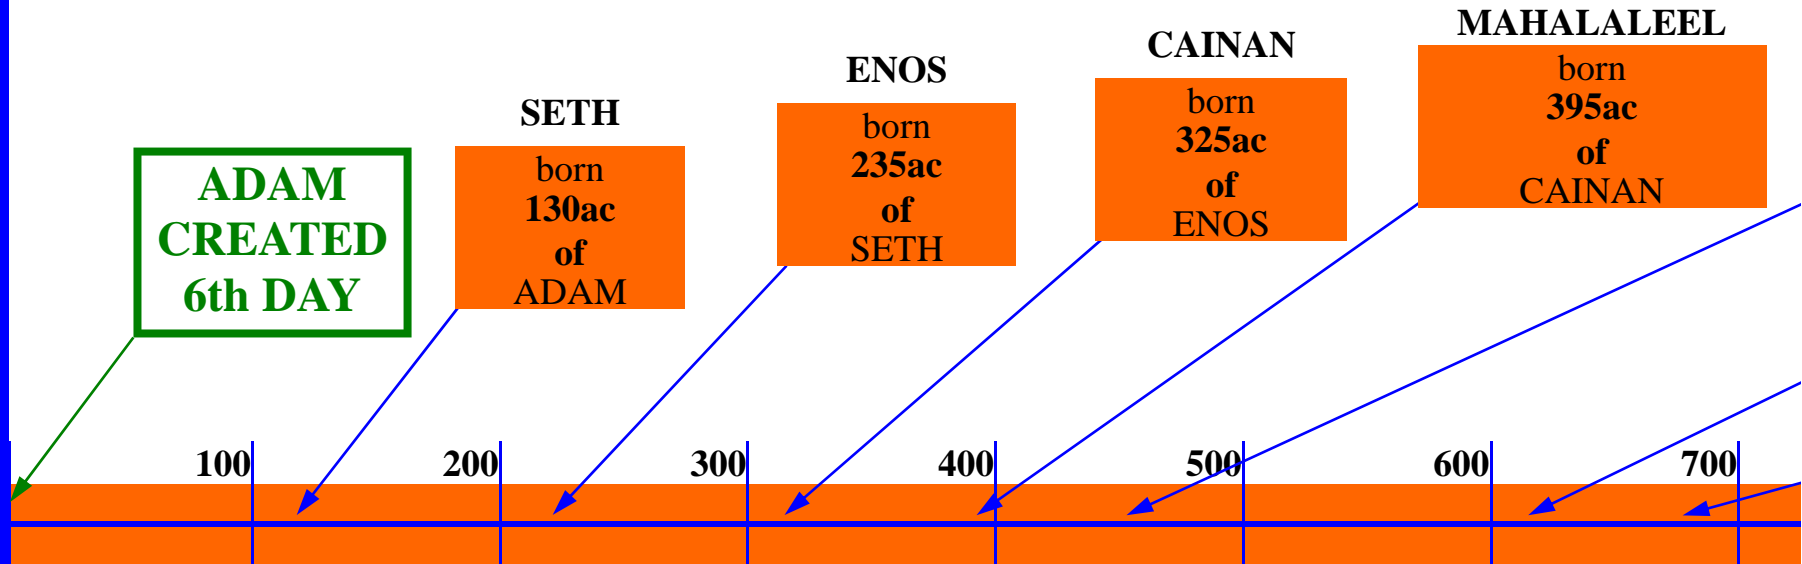

PRE - FLOOD

TIMELINE FROM ADAM

AC = "AFTER CREATION"

PLEASE REFER TO CHARTS AND NOTES FOR BIBLICAL REFERENCES

M TO JACOB

POST - FLOOD

Flood begins 1656

Flood Ends 1657 ac

SHEM
born 1559ac of NOAH

ARPHAXAD
born 1659ac of SHEM

SALAH
born 1694ac of ARPHAXAD

EBER
born 1724ac of SALAH

20 yrs. Starts at fore birth of

6 7

The Flood lasted one year.
The time spent in the ark was one year and ten days.
(approx. 375 days)

AMECH
died 1651ac age 777

METHUSELAH
died 1656ac age 969

PELEG
died 1997ac age 239

NAHOI
died 1998ac age 148

Noah was still alive when Abraham was born.

PELEG

born
1758ac
of
EBER

REU