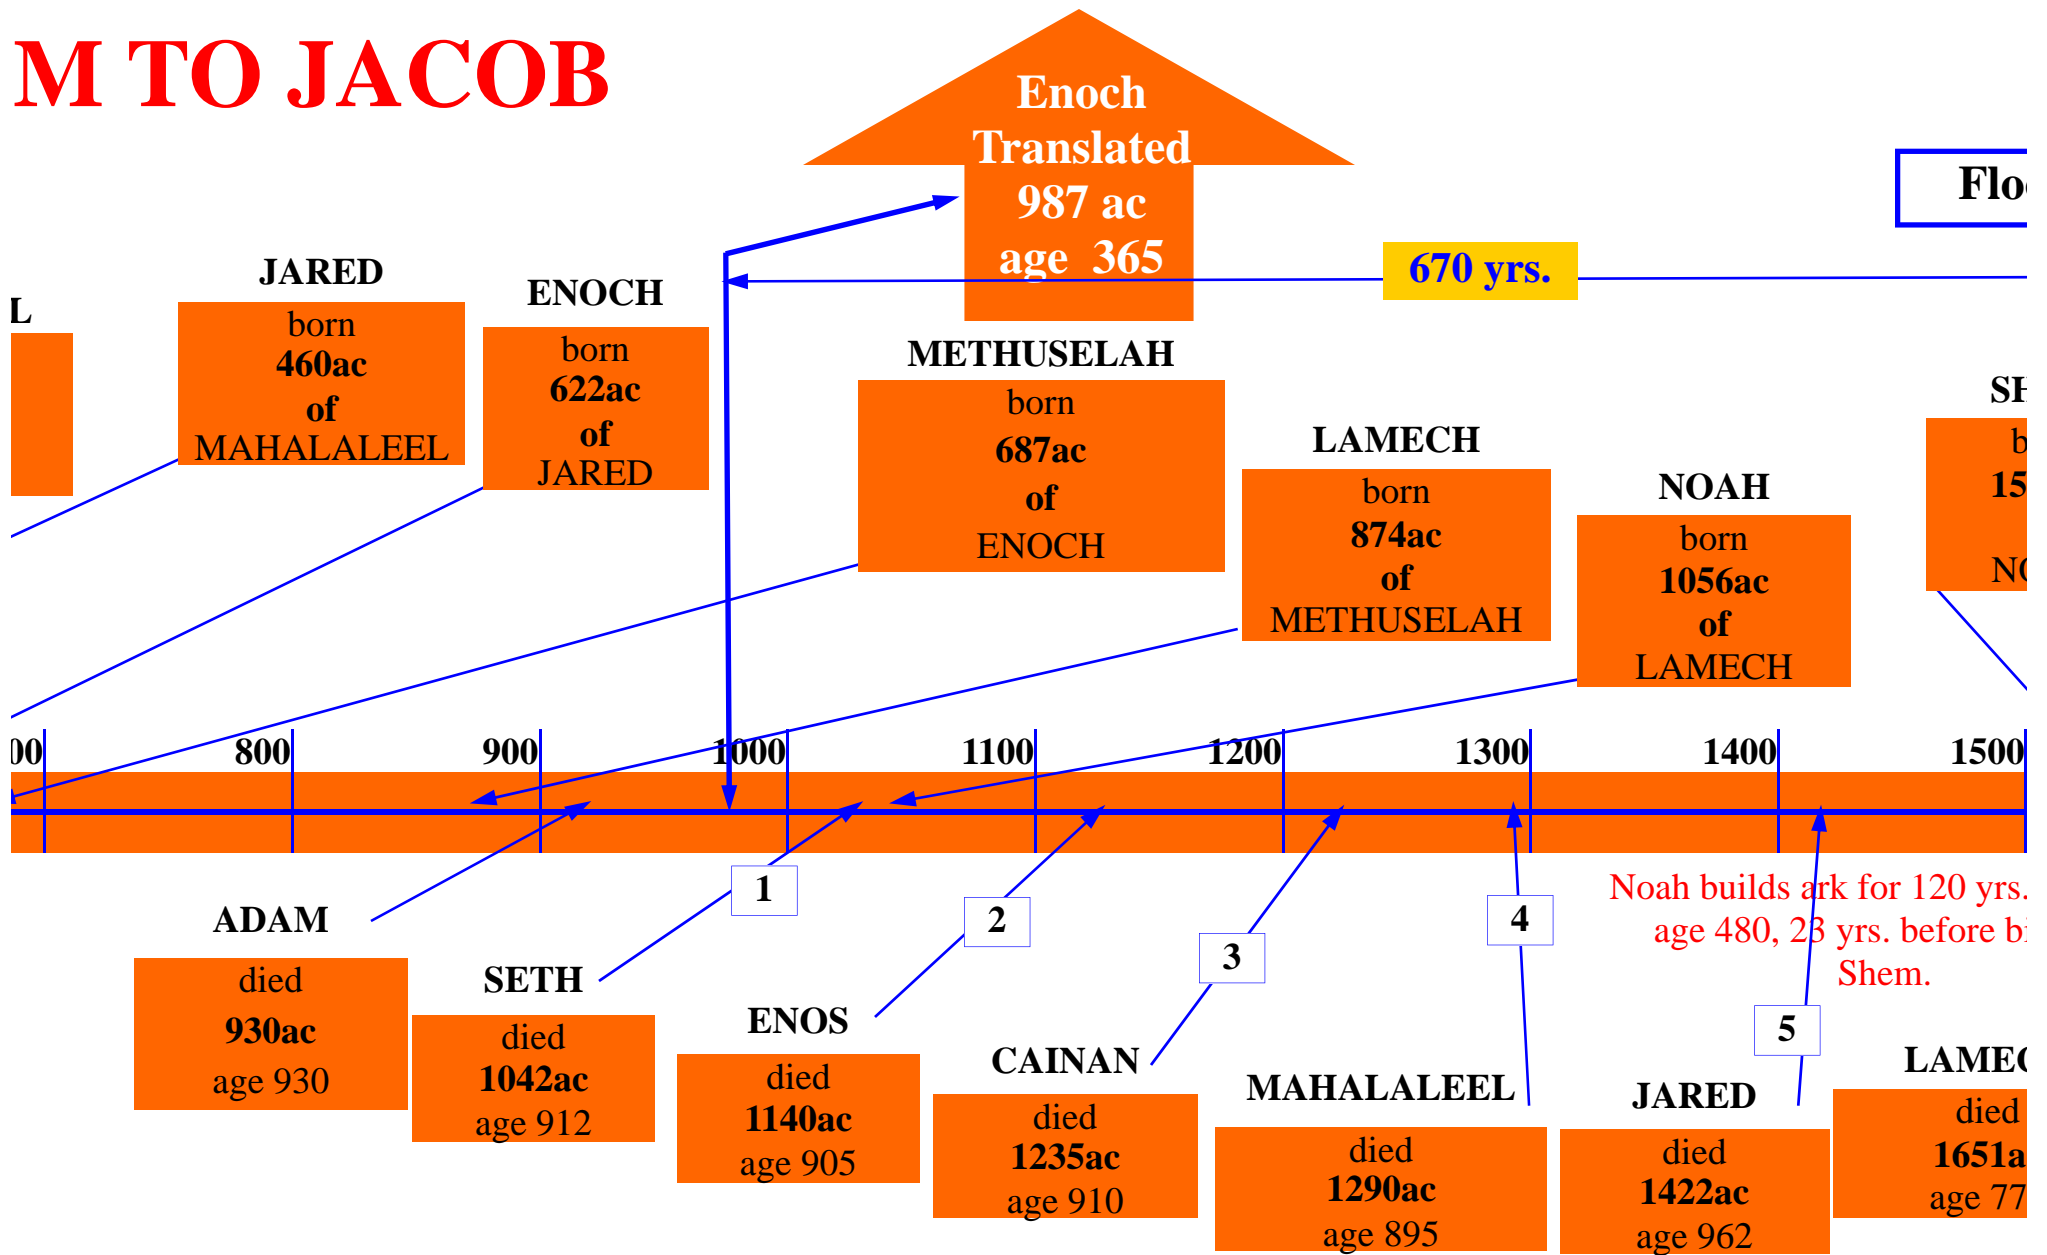

PRE - FLOOD

TIMELINE FROM ADAM

AC = "AFTER CREATION"

PLEASE REFER TO CHARTS AND NOTES FOR BIBLICAL REFERENCES

M TO JACOB

POST - FLOOD

Flood begins 1656

Flood Ends 1657 ac

SHEM
born 1559ac of NOAH

ARPHAXAD
born 1659ac of SHEM

SALAH
born 1694ac of ARPHAXAD

EBER
born 1724ac of SALAH

20 yrs. Starts at fore birth of

6 7

The Flood lasted one year.
The time spent in the ark was one year and ten days.
(approx. 375 days)

AMECH
died 1651ac age 777

METHUSELAH
died 1656ac age 969

PELEG
died 1997ac age 239

NAHOI
died 1998ac age 148

Noah was still alive when Abraham was born.

PELEG

born
1758ac
of
EBER

REU

born
1788ac
of
PELEG

SERUG

born
1820ac
of
REU

NAHOR

born
1850ac
of
SERUG

TERAH

born
1879ac
of
NAHOR

ABRAHAM