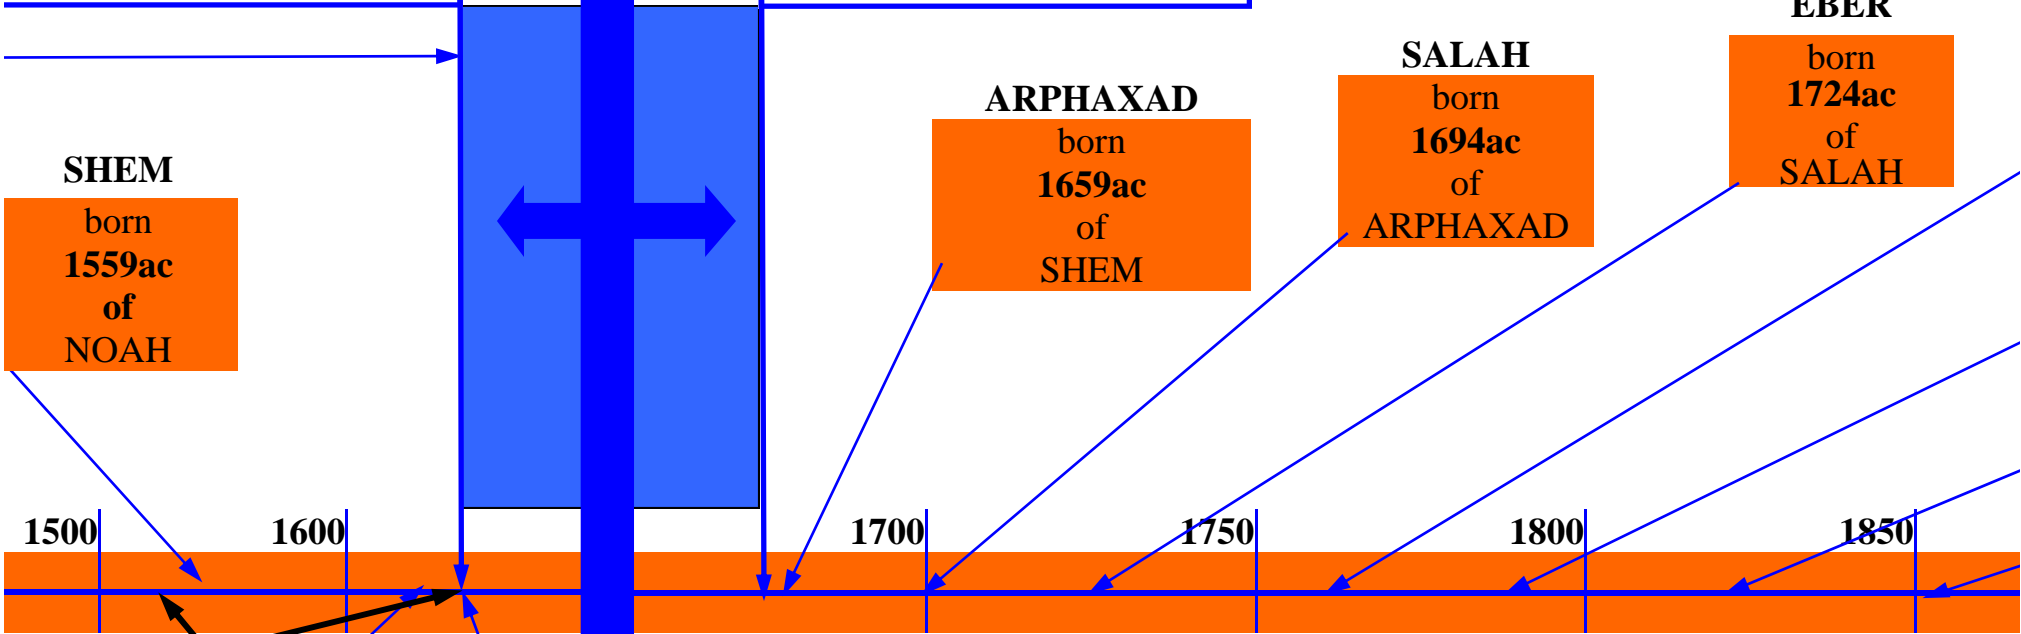

PRE - FLOOD

TIMELINE FROM ADAM

AC = "AFTER CREATION"

PLEASE REFER TO CHARTS AND NOTES FOR BIBLICAL REFERENCES

M TO JACOB

POST - FLOOD

Flood begins 1656

Flood Ends 1657 ac

SHEM
born 1559ac of NOAH

ARPHAXAD
born 1659ac of SHEM

SALAH
born 1694ac of ARPHAXAD

EBER
born 1724ac of SALAH

20 yrs. Starts at fore birth of

6 7

The Flood lasted one year.
The time spent in the ark was one year and ten days.
(approx. 375 days)

AMECH
died 1651ac age 777

METHUSELAH
died 1656ac age 969

PELEG
died 1997ac age 239

NAHOI
died 1998ac age 148

Noah was still alive when Abraham was born.

PELEG

born
1758ac
of
EBER

REU